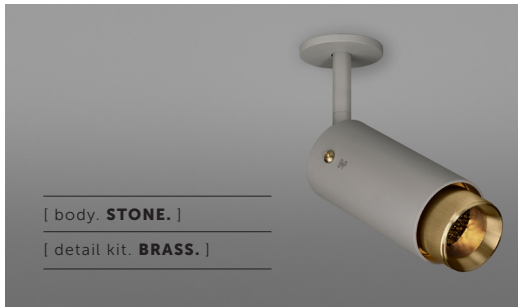

BUSTER + PUNCH

LONDON

[product.]

EXHAUST / SPOT

[type. **ADJUSTABLE SPOTLIGHT.**]

[knurl. **LINEAR.**]

[detail. **BAFFLE.**]

[fyi. ***CEILING ROSE EXTENDER INCLUDED,
FOR INSTALLATION TO EXPOSED CABLING.**]

An adjustable spotlight with a powder coated metal body and solid metal detailing. The spotlight features our signature linear-knurl baffle and machined torx screws, both made from solid metal. The baffle captures light and creates a delicate metallic glow, whilst a honeycomb filter emits a precise, non-glare, directional spotlight. This spotlight fits a GU10 bulb.

BUSTER + PUNCH

LONDON

[product.]

EXHAUST / SPOT

[type. **ADJUSTABLE SPOTLIGHT.**]

[knurl. **LINEAR.**]

[detail. **BAFFLE.**]

[fyi. ***CEILING ROSE EXTENDER INCLUDED,
FOR INSTALLATION TO EXPOSED CABLING.]**