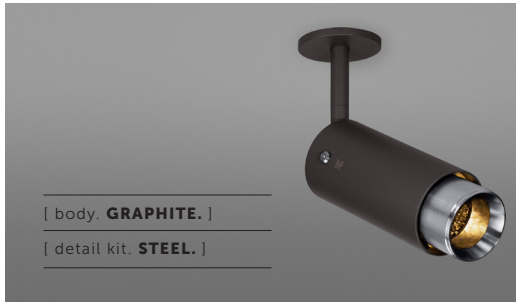

BUSTER + PUNCH

LONDON

[product.]

EXHAUST / SPOT

[type. **ADJUSTABLE SPOTLIGHT.**]

[knurl. **LINEAR.**]

[detail. **BAFFLE.**]

[fyi. ***CEILING ROSE EXTENDER INCLUDED,
FOR INSTALLATION TO EXPOSED CABLING.**]

An adjustable spotlight with a powder coated metal body and solid metal detailing. The spotlight features our signature linear-knurl baffle and machined torx screws, both made from solid metal. The baffle captures light and creates a delicate metallic glow, whilst a honeycomb filter emits a precise, non-glare, directional spotlight. This spotlight fits a GU10 bulb.