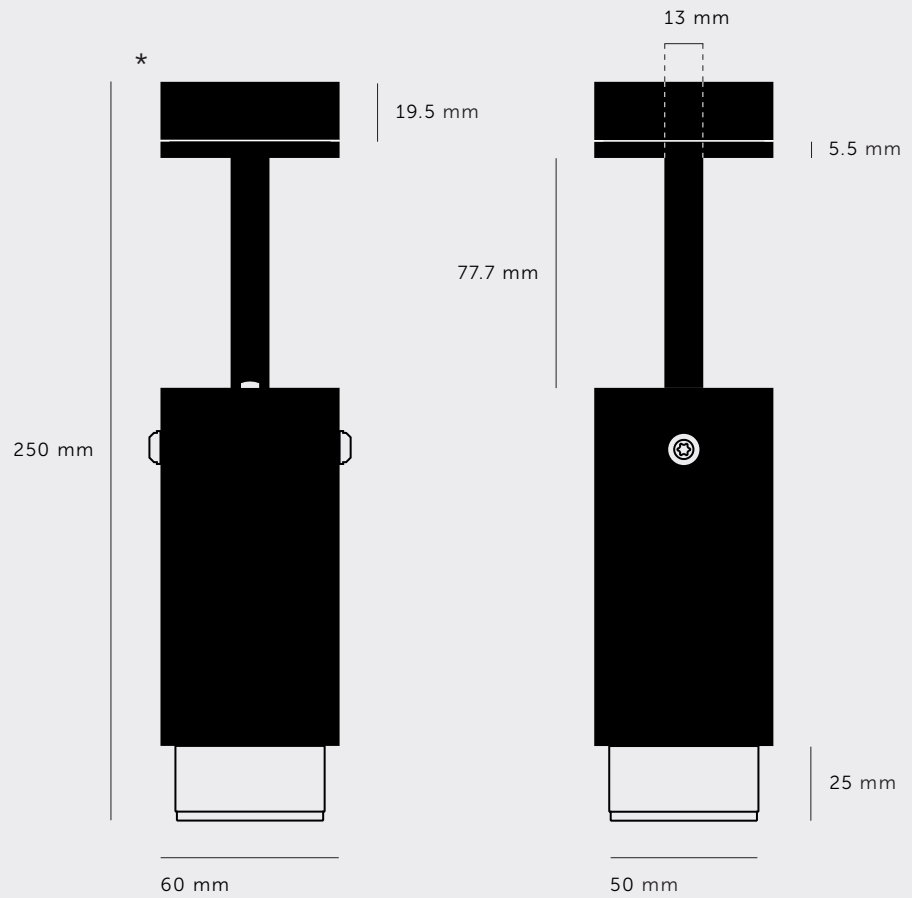

An adjustable spotlight with a powder coated metal body and solid metal detailing. The spotlight features our signature linear-knurl baffle and machined torx screws, both made from solid metal. The baffle captures light and creates a delicate metallic glow, whilst a honeycomb filter emits a precise, non-glare, directional spotlight. This spotlight fits a GU10 bulb.

BUSTER + PUNCH

LONDON

[product.]

EXHAUST / SPOT

[type. **ADJUSTABLE SPOTLIGHT.**]

[knurl. **LINEAR.**]

[detail. **BAFFLE.**]

[fyi. ***CEILING ROSE EXTENDER INCLUDED,
FOR INSTALLATION TO EXPOSED CABLING.]**

[type. **ADJUSTABLE SPOTLIGHT.**]

[info. **MEASUREMENTS.**]

[info. **SPECIFICATIONS.**]

Adjustable spotlight

GU10 / 220-240VAC / IP20

Max 1 x 9W LED GU10 bulb

Bulb sold separately

CB certified / Class 1